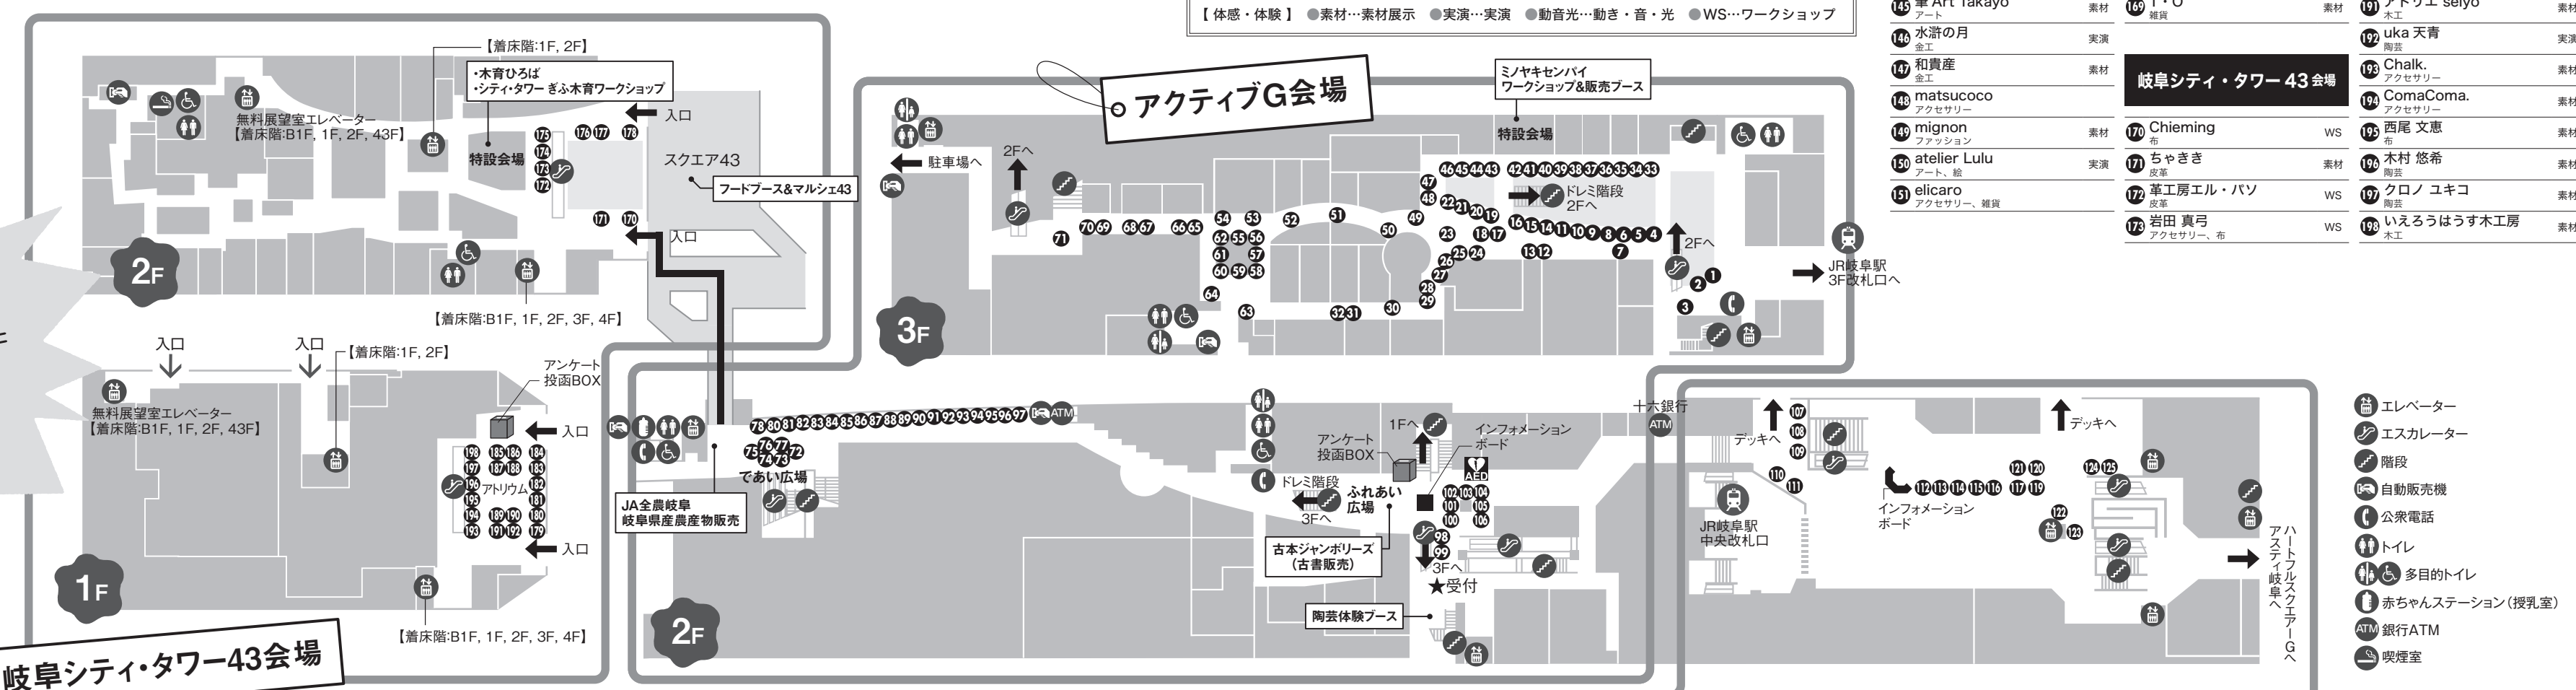

9/17(土) 18(日)

出店者リスト

アクティブG会場

Table listing exhibitors for the Active G venue, including names like Richel.+shiroro, art YOSHI, and hito+.

Table listing exhibitors for the Active G venue, including names like Long Roof, 赤い鳥, and uta seisakusyo.

Table listing exhibitors for the Active G venue, including names like はんこや Tao, 窯元 SOUSEN, and dotberry.

Table listing exhibitors for the Active G venue, including names like はなみずき, RoyGBiv, and petit a petit.

JR岐阜駅会場

Table listing exhibitors for the JR Gifu Station venue, including names like リンゴノアメ, NADO, and 山迫 国光.

会場MAP

1~199...クラフトフェア 出店ブース

9/19(祝) 祝月

出店者リスト

アクティブG会場

Table listing exhibitors for the Active G venue, including names like l'uccellino, art YOSHI, and hito+.

Table listing exhibitors for the Active G venue, including names like 棘棘で錆錆な時間, adagio, and istanbul.

Table listing exhibitors for the Active G venue, including names like みかん Hana工房, ChanChee, and little voice.